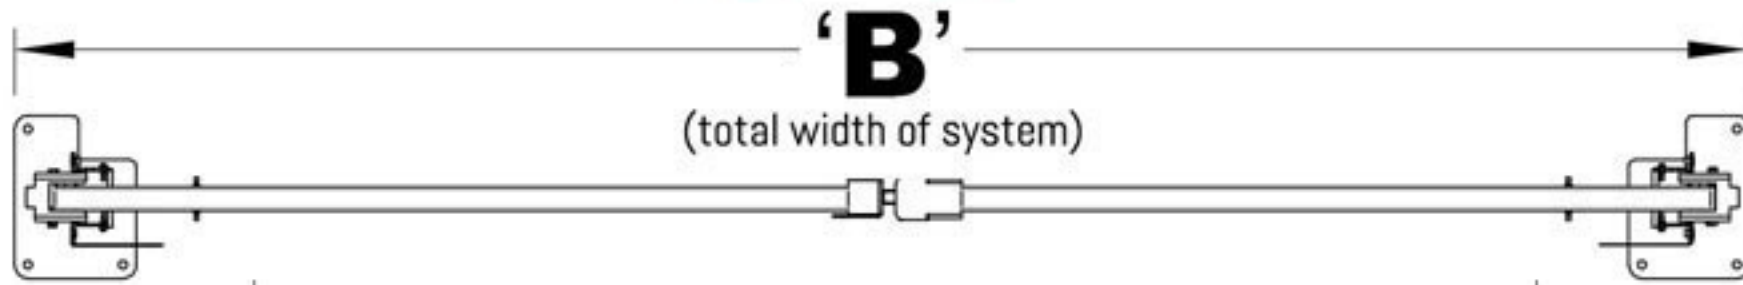

TOP VIEW

'B'
(total width of system)

'A'
(width of opening)

'C'
(total height of system)

FRONT VIEW

'B'
(total width of system)

SKU	Description	A Width of Opening	B Total Width of System	C Total Height of System
Single Opening Cantilever Gate				
GAR-300740-3-75	Smaller Sized Single 3' to 7.5' Opening Door Kit	7.5' (90")	115"	147"
GAR-300939	Small Lift Gate 6' Wide Opening	6' (72")	74"	95"
GAR-300709	Standard Single Opening 8' Wide Door Kit	8' (96")	125.5"	161"
GAR-300740-9	Larger Sized Single Opening 9' Door Kit	9' (108")	132"	168"
GAR-300740-10	Larger Sized Single Opening 10' Door Kit	10' (120")	144"	180.5"
Split Opening Cantilever Gate				
GAR-300710	Standard Split Opening 8' Gate System	8' (96")	154"	113.22"
GAR-300744-4-7	Custom Split 4' to 7' Opening Gate System	7' (84")	138"	101"
GAR-300744-8-20	Custom Split 8' to 18' Opening Gate System	18' (216")	299"	182"

TOP VIEW

FRONT VIEW

SKU	Description	A Width of Opening	B Total Width of System	C Total Height of System
Single Opening Cantilever Gate				
GAR-300740-3-75	Smaller Sized Single 3' to 7.5' Opening Door Kit	7.5' (90")	115"	147"
GAR-300939	Small Lift Gate 6' Wide Opening	6' (72")	74"	95"
GAR-300709	Standard Single Opening 8' Wide Door Kit	8' (96")	125.5"	161"
GAR-300740-9	Larger Sized Single Opening 9' Door Kit	9' (108")	132"	168"
GAR-300740-10	Larger Sized Single Opening 10' Door Kit	10' (120")	144"	180.5"
Split Opening Cantilever Gate				
GAR-300710	Standard Split Opening 8' Gate System	8' (96")	154"	113.22"
GAR-300744-4-7	Custom Split 4' to 7' Opening Gate System	7' (84")	138"	101"
GAR-300744-8-20	Custom Split 8' to 18' Opening Gate System	18' (216")	299"	182"