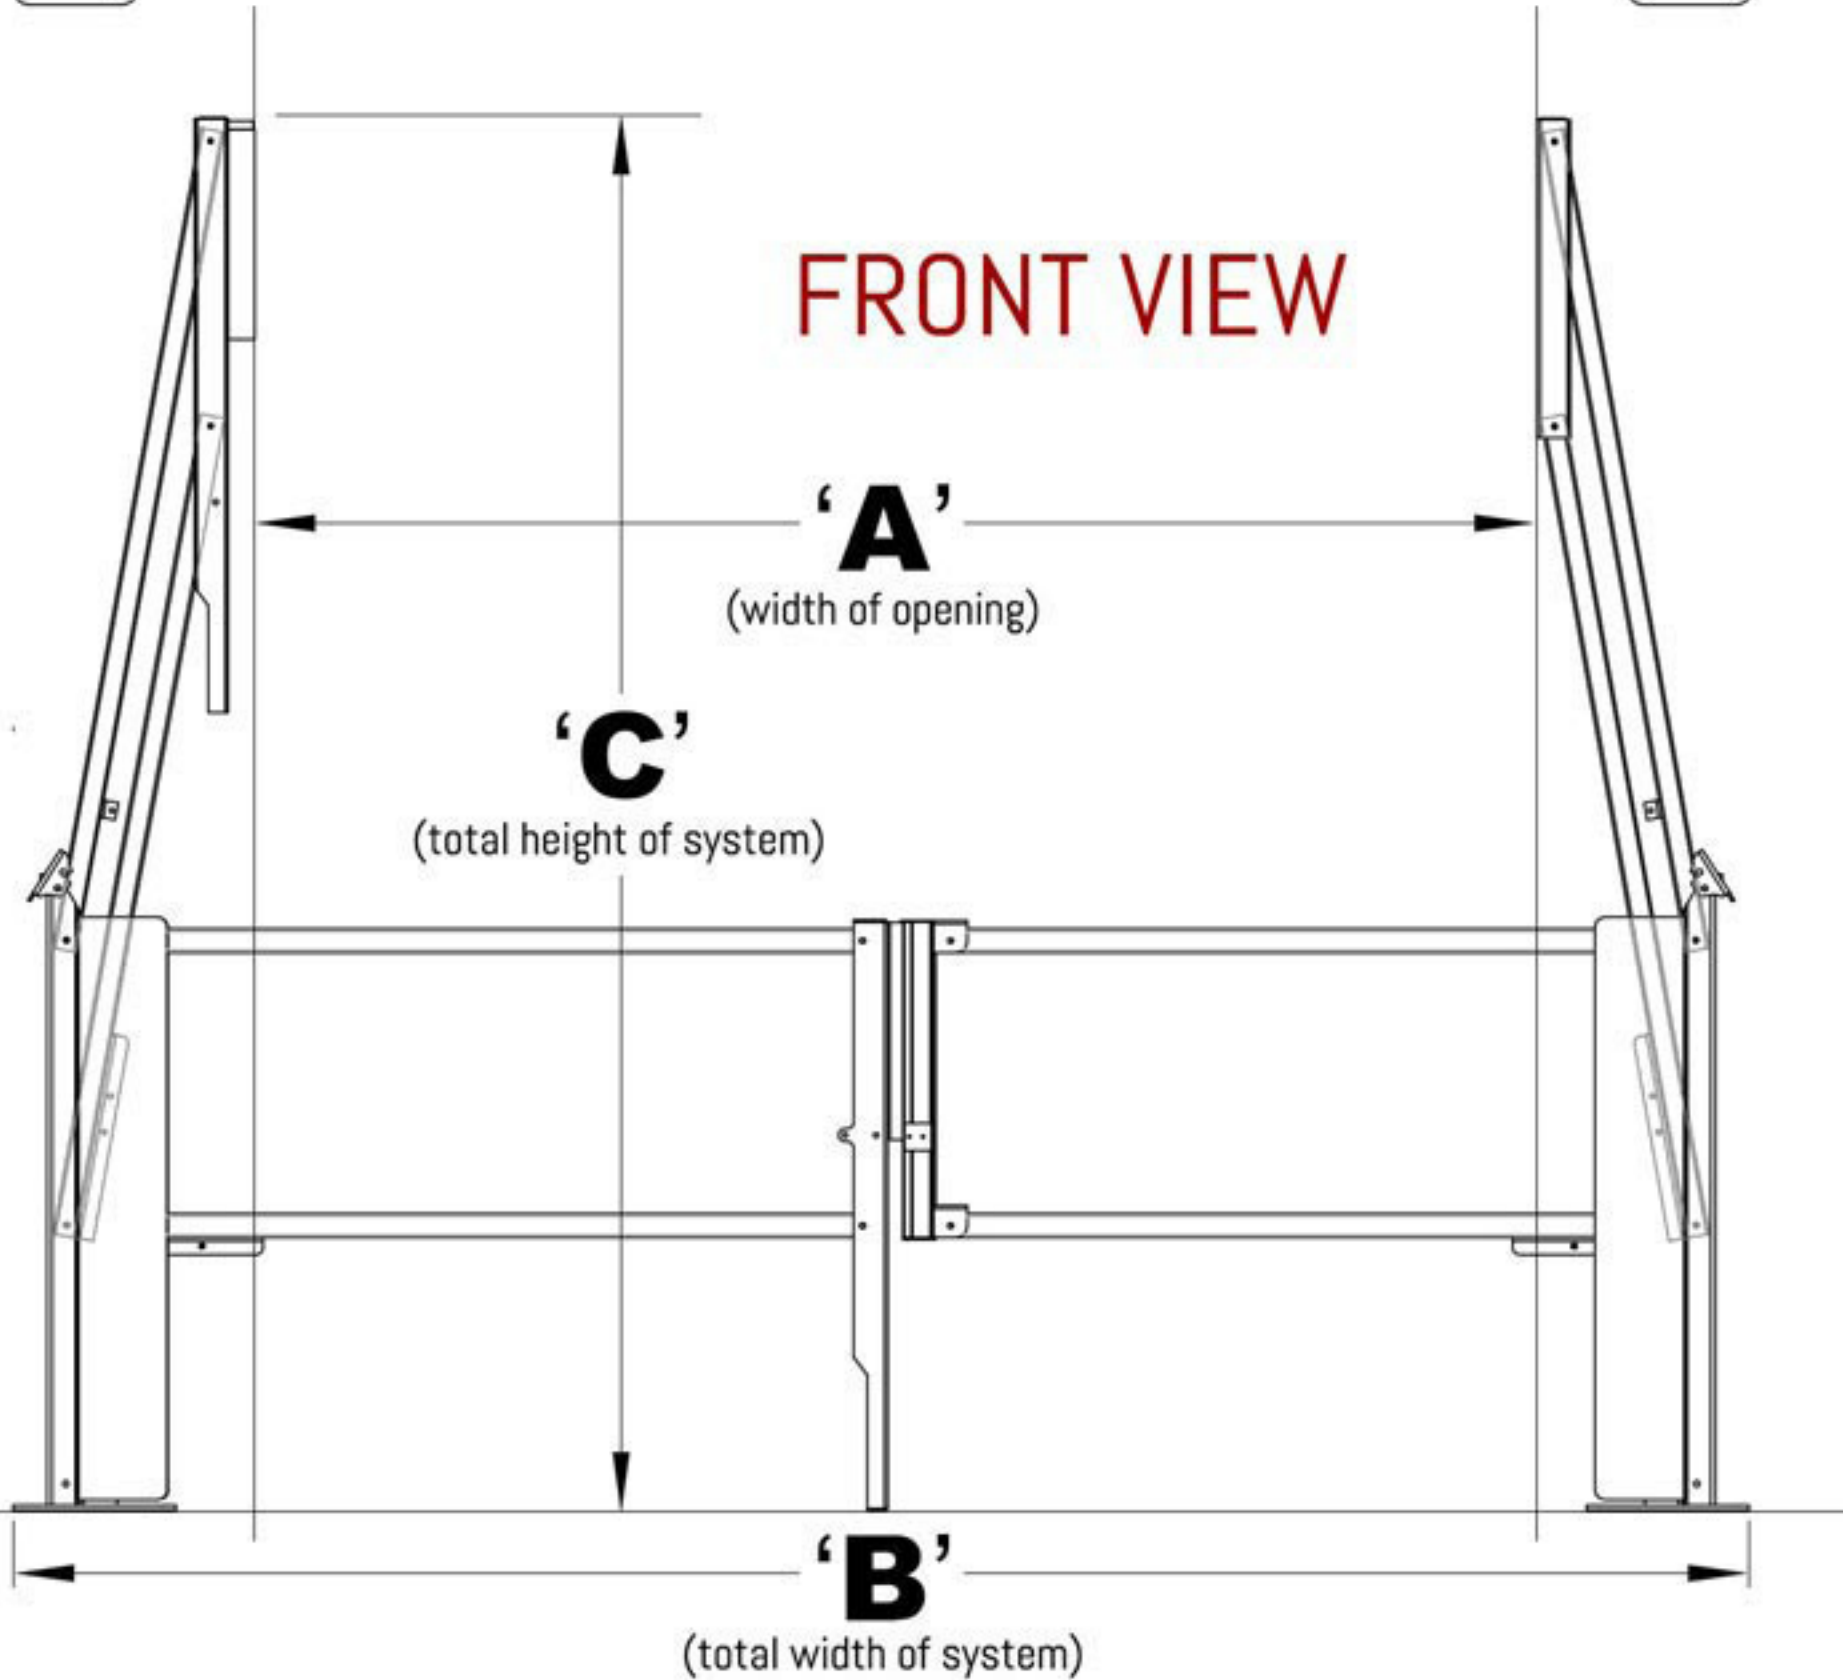

TOP VIEW

'B'
(total width of system)

'A'
(width of opening)

'C'
(total height of system)

FRONT VIEW

'B'
(total width of system)

SKU	Description	A Width of Opening	B Total Width of System	C Total Height of System
Single Opening Cantilever Gate				
GAR-300740-3-75	Smaller Sized Single 3' to 7.5' Opening Door Kit	7.5' (90")	115"	147"
GAR-300939	Small Lift Gate 6' Wide Opening	6' (72")	74"	95"
GAR-300709	Standard Single Opening 8' Wide Door Kit	8' (96")	125.5"	161"
GAR-300740-9	Larger Sized Single Opening 9' Door Kit	9' (108")	132"	168"
GAR-300740-10	Larger Sized Single Opening 10' Door Kit	10' (120")	144"	180.5"
Split Opening Cantilever Gate				
GAR-300710	Standard Split Opening 8' Gate System	8' (96")	154"	113.22"
GAR-300744-4-7	Custom Split 4' to 7' Opening Gate System	7' (84")	138"	101"
GAR-300744-8-20	Custom Split 8' to 18' Opening Gate System	18' (216")	299"	182"

TOP VIEW

FRONT VIEW

SKU	Description	A Width of Opening	B Total Width of System	C Total Height of System
Single Opening Cantilever Gate				
GAR-300740-3-75	Smaller Sized Single 3' to 7.5' Opening Door Kit	7.5' (90")	115"	147"
GAR-300939	Small Lift Gate 6' Wide Opening	6' (72")	74"	95"
GAR-300709	Standard Single Opening 8' Wide Door Kit	8' (96")	125.5"	161"
GAR-300740-9	Larger Sized Single Opening 9' Door Kit	9' (108")	132"	168"
GAR-300740-10	Larger Sized Single Opening 10' Door Kit	10' (120")	144"	180.5"
Split Opening Cantilever Gate				
GAR-300710	Standard Split Opening 8' Gate System	8' (96")	154"	113.22"
GAR-300744-4-7	Custom Split 4' to 7' Opening Gate System	7' (84")	138"	101"
GAR-300744-8-20	Custom Split 8' to 18' Opening Gate System	18' (216")	299"	182"